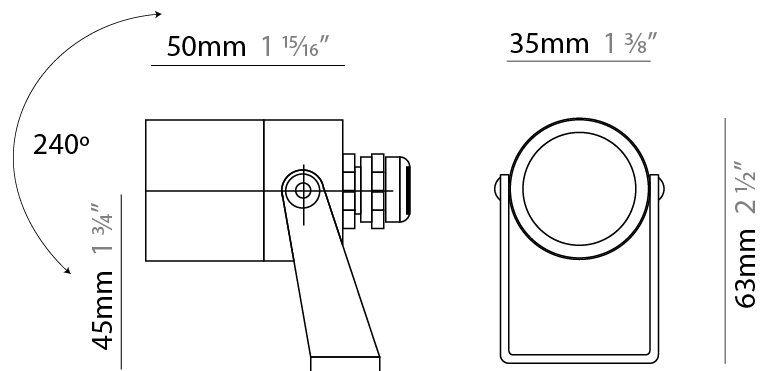

GENERAL

Series: Nano Flood
Subseries: Nano Standard
Brand: Platek
Division: Exterior
Mounting Type: Surface
Mounting Location: Above Ground
Subcategory: Flood

PHYSICAL

Shape: Cylinder
Length (mm): 50
Length (in): 1 ¹⁵/₁₆
Width (mm): 35
Width (in): 1 ³/₈
Height (mm): 63
Height (in): 2 ¹/₂
Light Distribution: Adjustable / Direct
Diffuser: Clear tempered glass
Fixture Finish: [BLK / WHI / GRY / COR / ANT / BRZ](#)
Fixture Material: Aluminum Die Cast
Cable Details: Supplied with 1 power cable 5m in length

ELECTRICAL

Lamp Type: LED
Input Wattage (W): 2.7
Total Output Wattage (W): 2
Dimming: Non-Dimming / Phase Dimming (120Vac only) / 0-10V Dimming
Driver Included: No
Driver Location: Remote
Driver Type: Constant Voltage - 120 / 277Vac
Input Voltage (V): 120 - 277
Constant Voltage (V): 24V
Upon Request: (Not included - see components [IP65 or higher enclosure to be supplied by others]) 0-10Vdc dimming / Phase dimming / Non-dimming 120/277Vac

LED

Number of LEDs: 1
Color Temperature (°K): [2700 / 3000 / 4000](#)
Max. Delivered Lumen (lm): 150 - 175 / 155 - 180
Nominal Lumen (lm): 250 / 260
CRI: >80 CRI
Lamp Life (hrs): 60000

OPTICAL

Optic°: [14 / 26 / 38 / Elliptical](#)

RATINGS AND CERTIFICATIONS

Certified By: Certified for North American Standards
IP rating: IP66
IK Rating: IK08
Bug Rating: B0 U0 G0
Upon Request: Higher Maximum Ambient Temperature