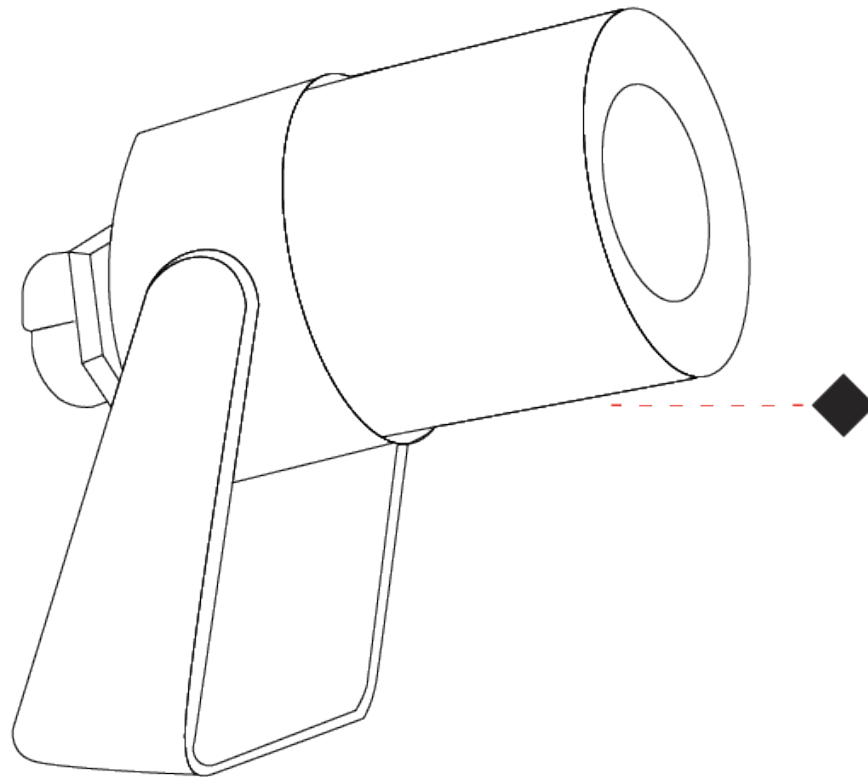

E9F156-

PROJECT	_____
TYPE	_____
SPECIFIER	_____
QUANTITY	_____
DATE	_____

E