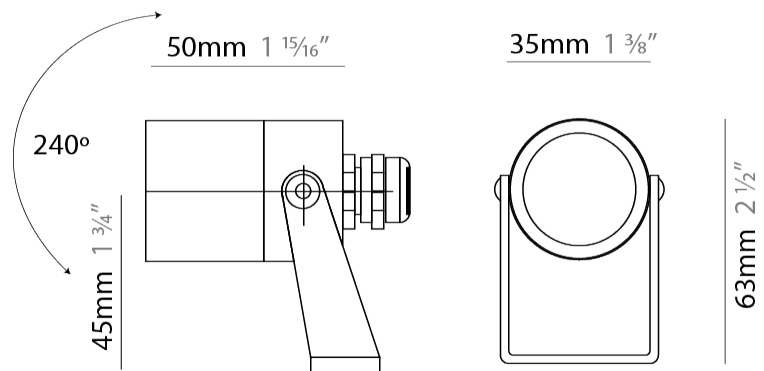

GENERAL

Series: Nano Flood
Subseries: Nano Full Inox
Brand: Platek
Division: Exterior
Mounting Type: Surface
Mounting Location: Above Ground
Subcategory: Flood

PHYSICAL

Shape: Cylinder
Length (mm): 50
Length (in): 1 ¹⁵/₁₆
Width (mm): 35
Width (in): 1 ³/₈
Height (mm): 63
Height (in): 2 ¹/₂
Light Distribution: Adjustable / Direct
Weight (kg): 0.35
Weight (lbs): 0.77
Diffuser: Clear tempered glass
Fixture Finish: SST
Fixture Material: Stainless Steel AISI 316L
Cable Details: Supplied with 1 power cable 0.5m in length

ELECTRICAL

Lamp Type: LED
Input Wattage (W): 2
Total Output Wattage (W): 2
Dimming: Non-Dimming / Phase Dimming (120Vac only) / 0-10V Dimming
Driver Included: No
Driver Location: Remote
Driver Type: Constant Current - 120 / 277Vac
Driver Class: Class 2
Input Voltage (V): 120 - 277
Constant Current (MA): 700

LED

Number of LEDs: 1
Color Temperature (°K): 2700 / 3000 / 4000
Max. Delivered Lumen (lm): 150 - 175 / 155 - 180
Nominal Lumen (lm): 250 / 260
CRI: >80 CRI
Lamp Life (hrs): 60000

OPTICAL

Optic°: 14 / 26 / 38 / ELL

RATINGS AND CERTIFICATIONS

Certified By: Certified for North American Standards
IP rating: IP68
IK Rating: IK08
Bug Rating: B0 U0 G0
Marine Grade: Stainless Steel AISI 316L
Upon Request: Higher Maximum Ambient Temperature