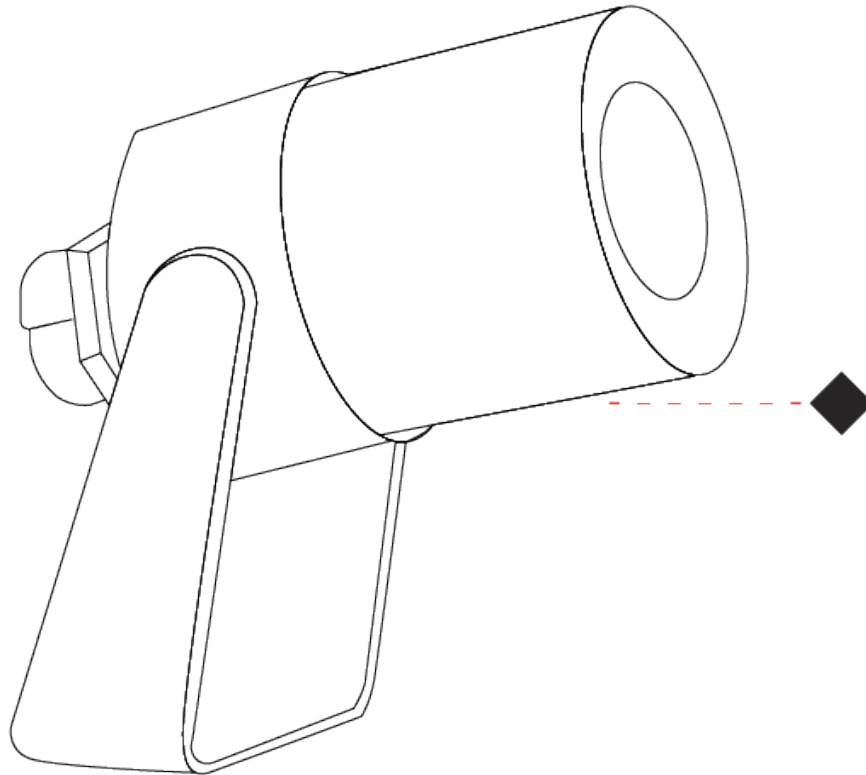

E9F332-

PROJECT _____

TYPE _____

SPECIFIER _____

QUANTITY _____

DATE _____

E